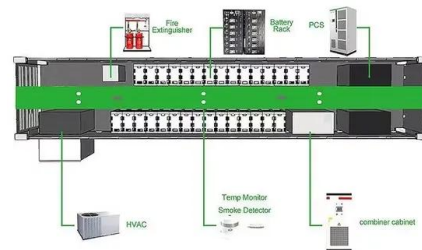

[3000 WATT INDUSTRIAL GRADE PURE SINE ...](#)

The AIMS 3000 Watt Pure Sine inverter uses a D.S.P. (Digital Signal Processor) driver to safely generate a pure sine wave at a high quality 120V AC output. ...

[Email Contact](#)